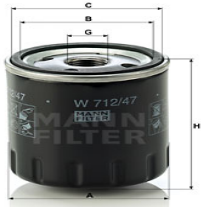

*Oil Filter HU 816/2 x
EM-10177*

*Oil Filter W 712/47
EM-10181*