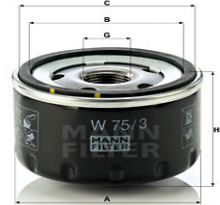

*Oil Filter HU 8003 x
EM-10176*

*Oil Filter W 75/3
EM-10180*